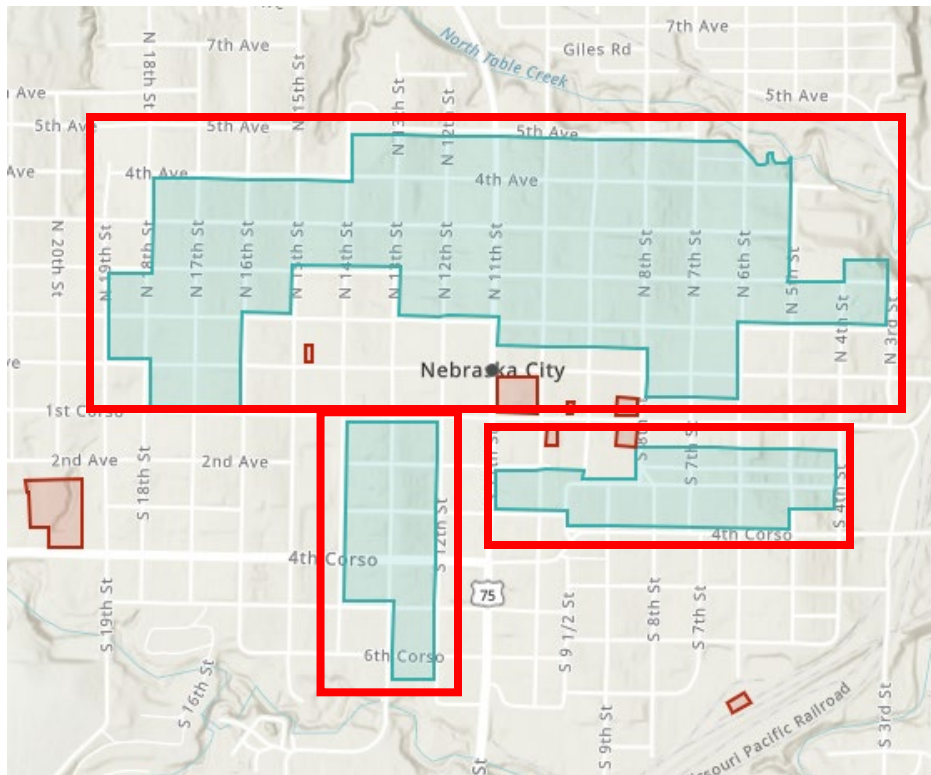

Nebraska Register of Historic Places

Cultural / Historical Resources

[Nebraska Register of Historic Places Website](#)

1. Open the Nebraska Register of Historic Places. Enter an address, coordinates, or place in the search bar at the top right-hand corner or zoom into your project area.

2. Any historical, archeological, or cultural sites that are in the vicinity of the proposed project will be highlighted in red on the map.

3. Historic Districts will be highlighted in blue on the map.