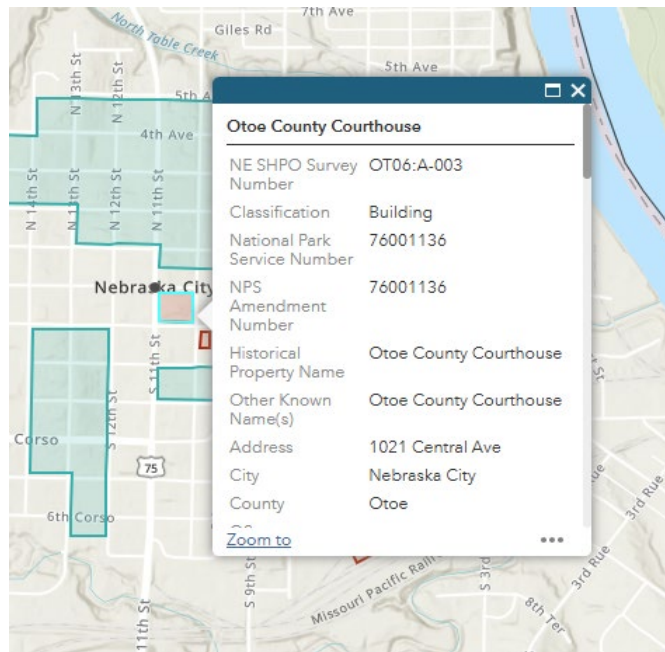

Please note that links were current as of the date of public posting of this document, but may have changed.

Neither the State of Nebraska, the Nebraska Broadband Office, any employee or officer of either entity, nor any consultants working on their behalf, makes any representation or warranty regarding the accuracy or completeness of the information contained herein. It is the sole responsibility of applicant to comply with all requirements of the Nebraska Broadband Equity, Access, and Deployment (NBEAD) Program, including, but not limited to, compliance with applicable laws and regulations. Any applicant or party relying on this guidance should conduct their own research and hire their own professional consultants, advisers, and attorneys.