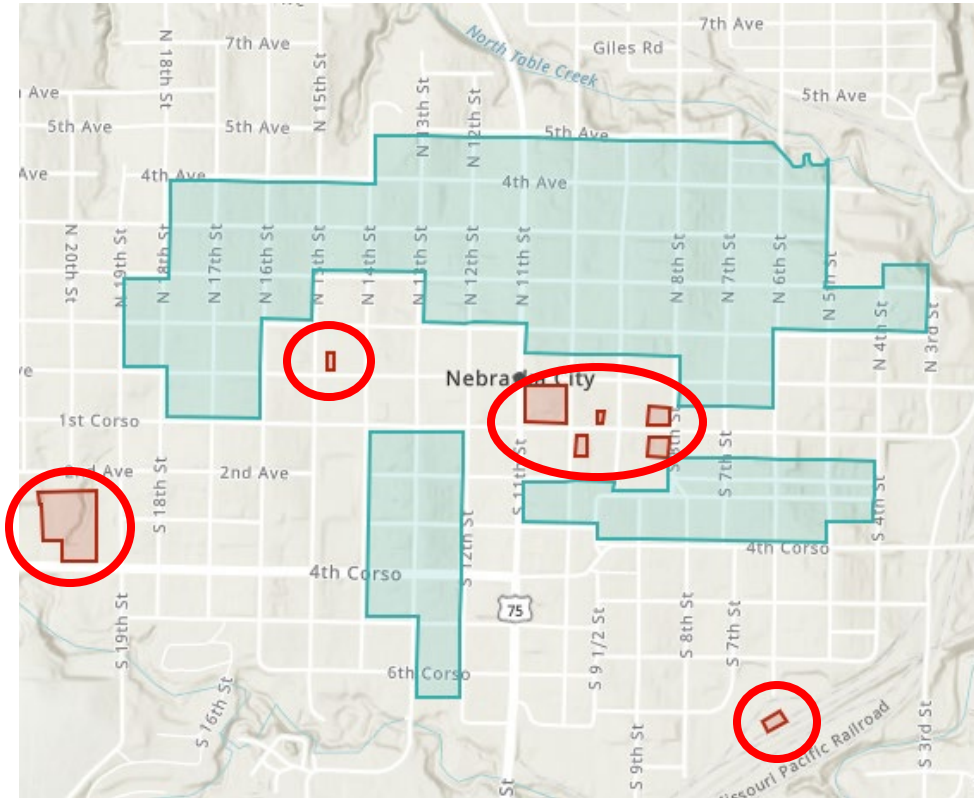

Nebraska Register of Historic Places

Cultural / Historical Resources

[Nebraska Register of Historic Places Website](#)

1. Open the Nebraska Register of Historic Places. Enter an address, coordinates, or place in the search bar at the top right-hand corner or zoom into your project area.

2. Any historical, archeological, or cultural sites that are in the vicinity of the proposed project will be highlighted in red on the map.

3. Historic Districts will be highlighted in blue on the map.